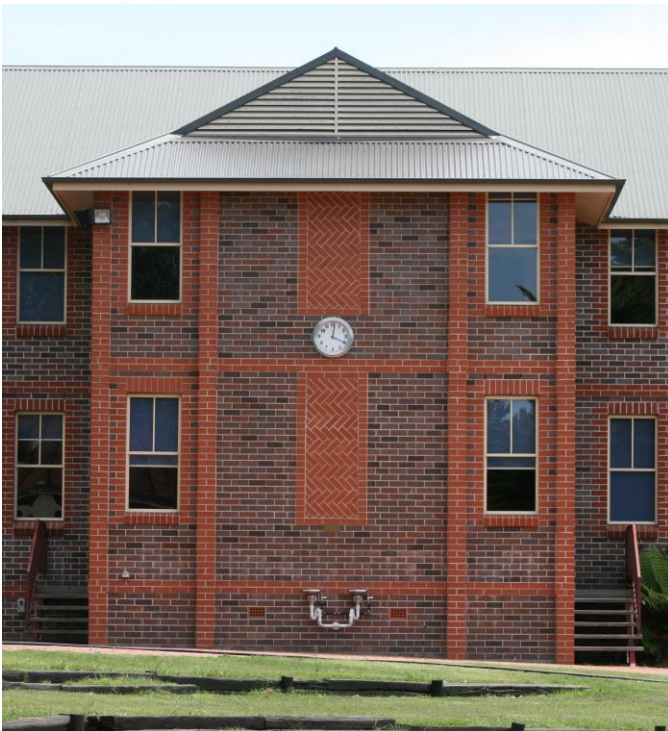

## 540mm Outdoor Clock

TAS school - Armidale

Perfect for the bustle of any school playground, the robust Outdoor Clock will stand up to just about anything. Make it your school clock by personalising it with your school colours and emblem. It makes an ideal gift for the 'end of year' or for a special presentation. Presentation wall plaques also available.

### THE FACTS:

- Visible over 50 metres
- Water-resistant
- Acrylic Safety Lens
- Heavy duty Quartz movement
- Battery life of 18 months
- No wiring required
- Stainless steel anti-theft screws
- Diameter 540mm x W80mm
- Designed and manufactured in Australia
- Professional Powder-coat finish available in Dulux colour range
- 12 Month warranty from invoice date
- **Model #SCC05**