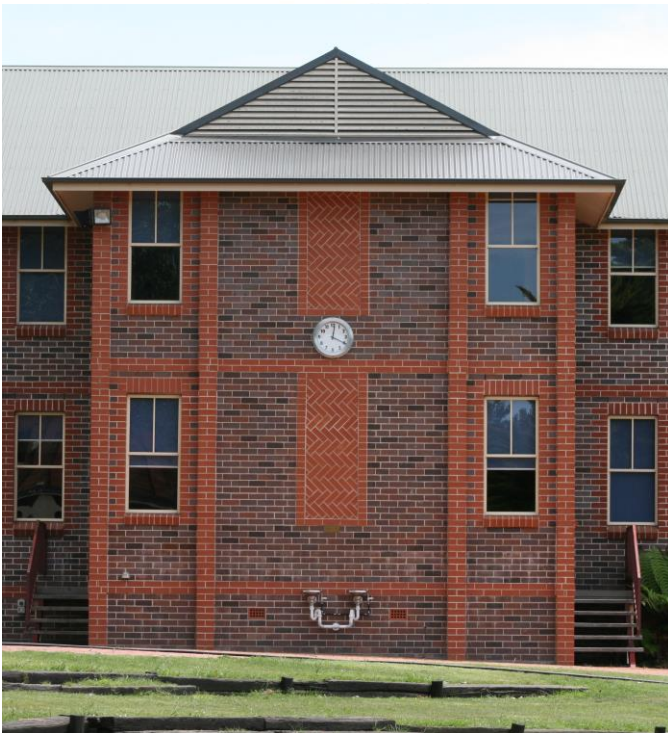

540mm Outdoor Clock

TAS school - Armidale

Perfect for the bustle of any school playground, the robust Outdoor Clock will stand up to just about anything. Make it your school clock by personalising it with your school colours and emblem. It makes an ideal gift for the 'end of year' or for a special presentation. Presentation wall plaques also available.

THE FACTS:

- Visible over 50 metres
- Water-resistant
- Acrylic Safety Lens
- Heavy duty Quartz movement
- Battery life of 18 months
- No wiring required
- Stainless steel anti-theft screws
- Diameter 540mm x W80mm
- Designed and manufactured in Australia
- Professional Powder-coat finish
- 12 Month warranty from invoice date
- **Model #SCC05**